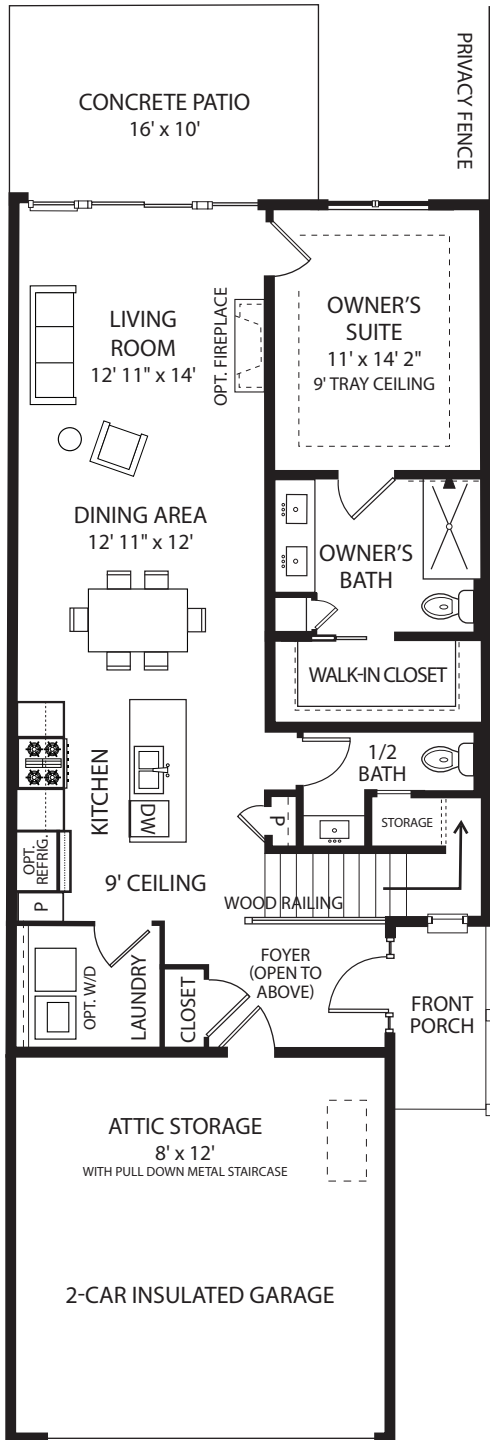

## OF HUBER HEIGHTS

### THE CEDAR

2,050 SQ. FT. LIVING SPACE

LOWER LEVEL

UPPER LEVEL