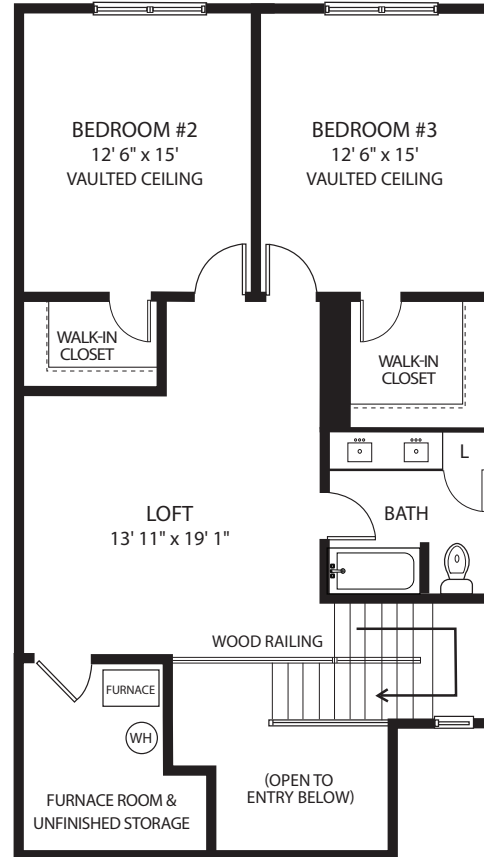

## OF HUBER HEIGHTS

### THE CEDAR

2,050 SQ. FT. LIVING SPACE

LOWER LEVEL

UPPER LEVEL