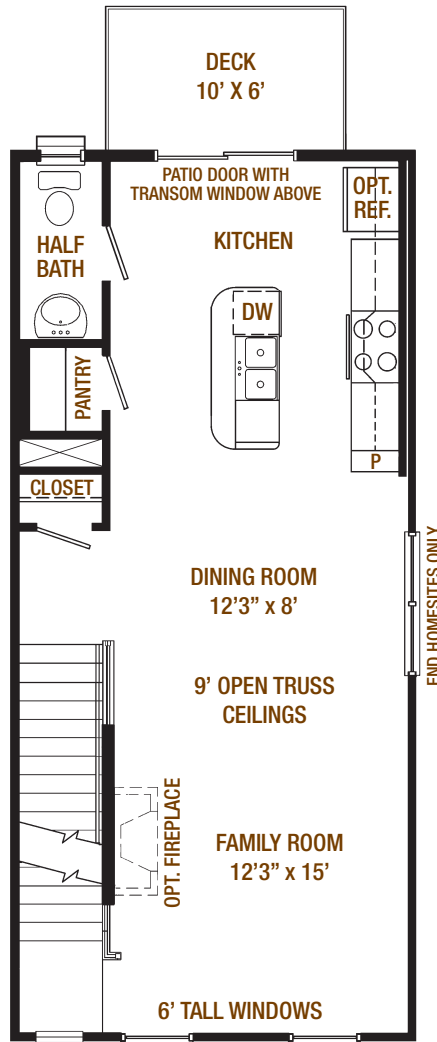

CENTER STREET TOWNES

The Mill Run

1,311 sq. ft. living space
(1,467 sq. ft. with bonus room)

Lower Level

Living Level

Upper Level