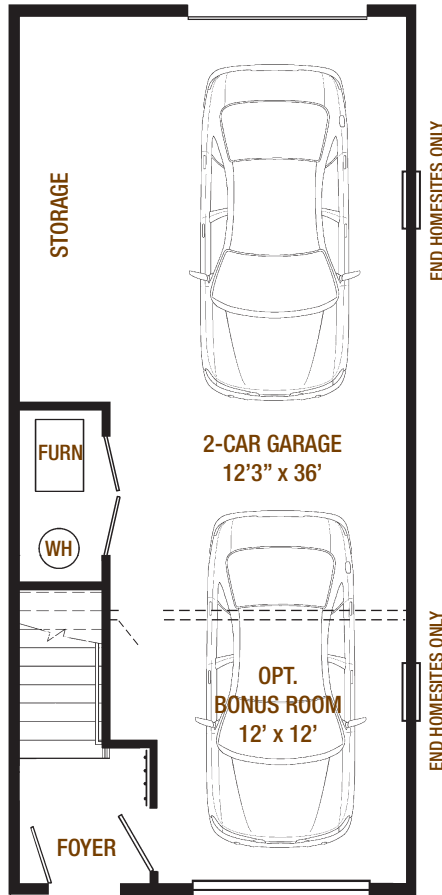

CENTER STREET TOWNES

The Mill Run

1,311 sq. ft. living space
(1,467 sq. ft. with bonus room)

Lower Level

Living Level

Upper Level