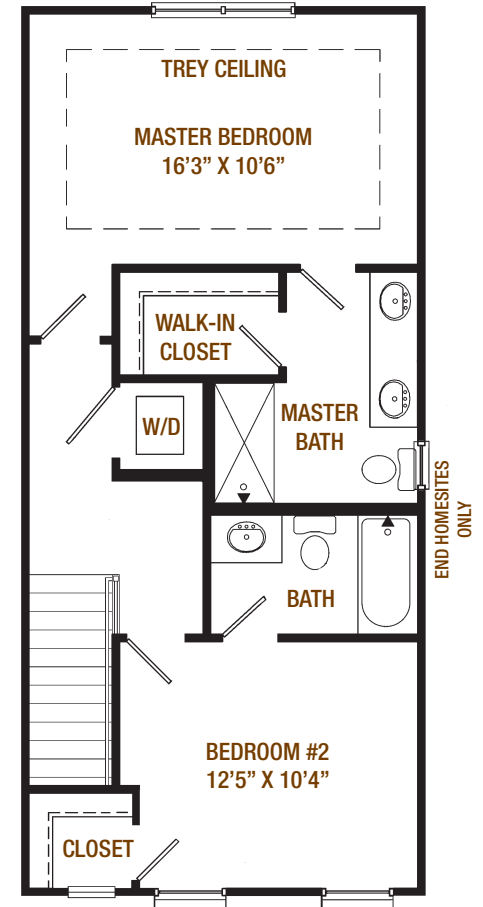

CENTER STREET TOWNES

The Mill Run

1,311 sq. ft. living space
(1,467 sq. ft. with bonus room)

Lower Level

Living Level

Upper Level